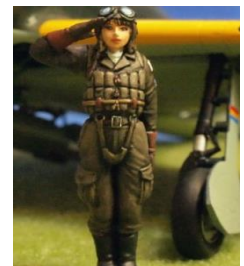

ML60ゼロ戦パイロット
WWII Japan Army Zero Fighter Pilot